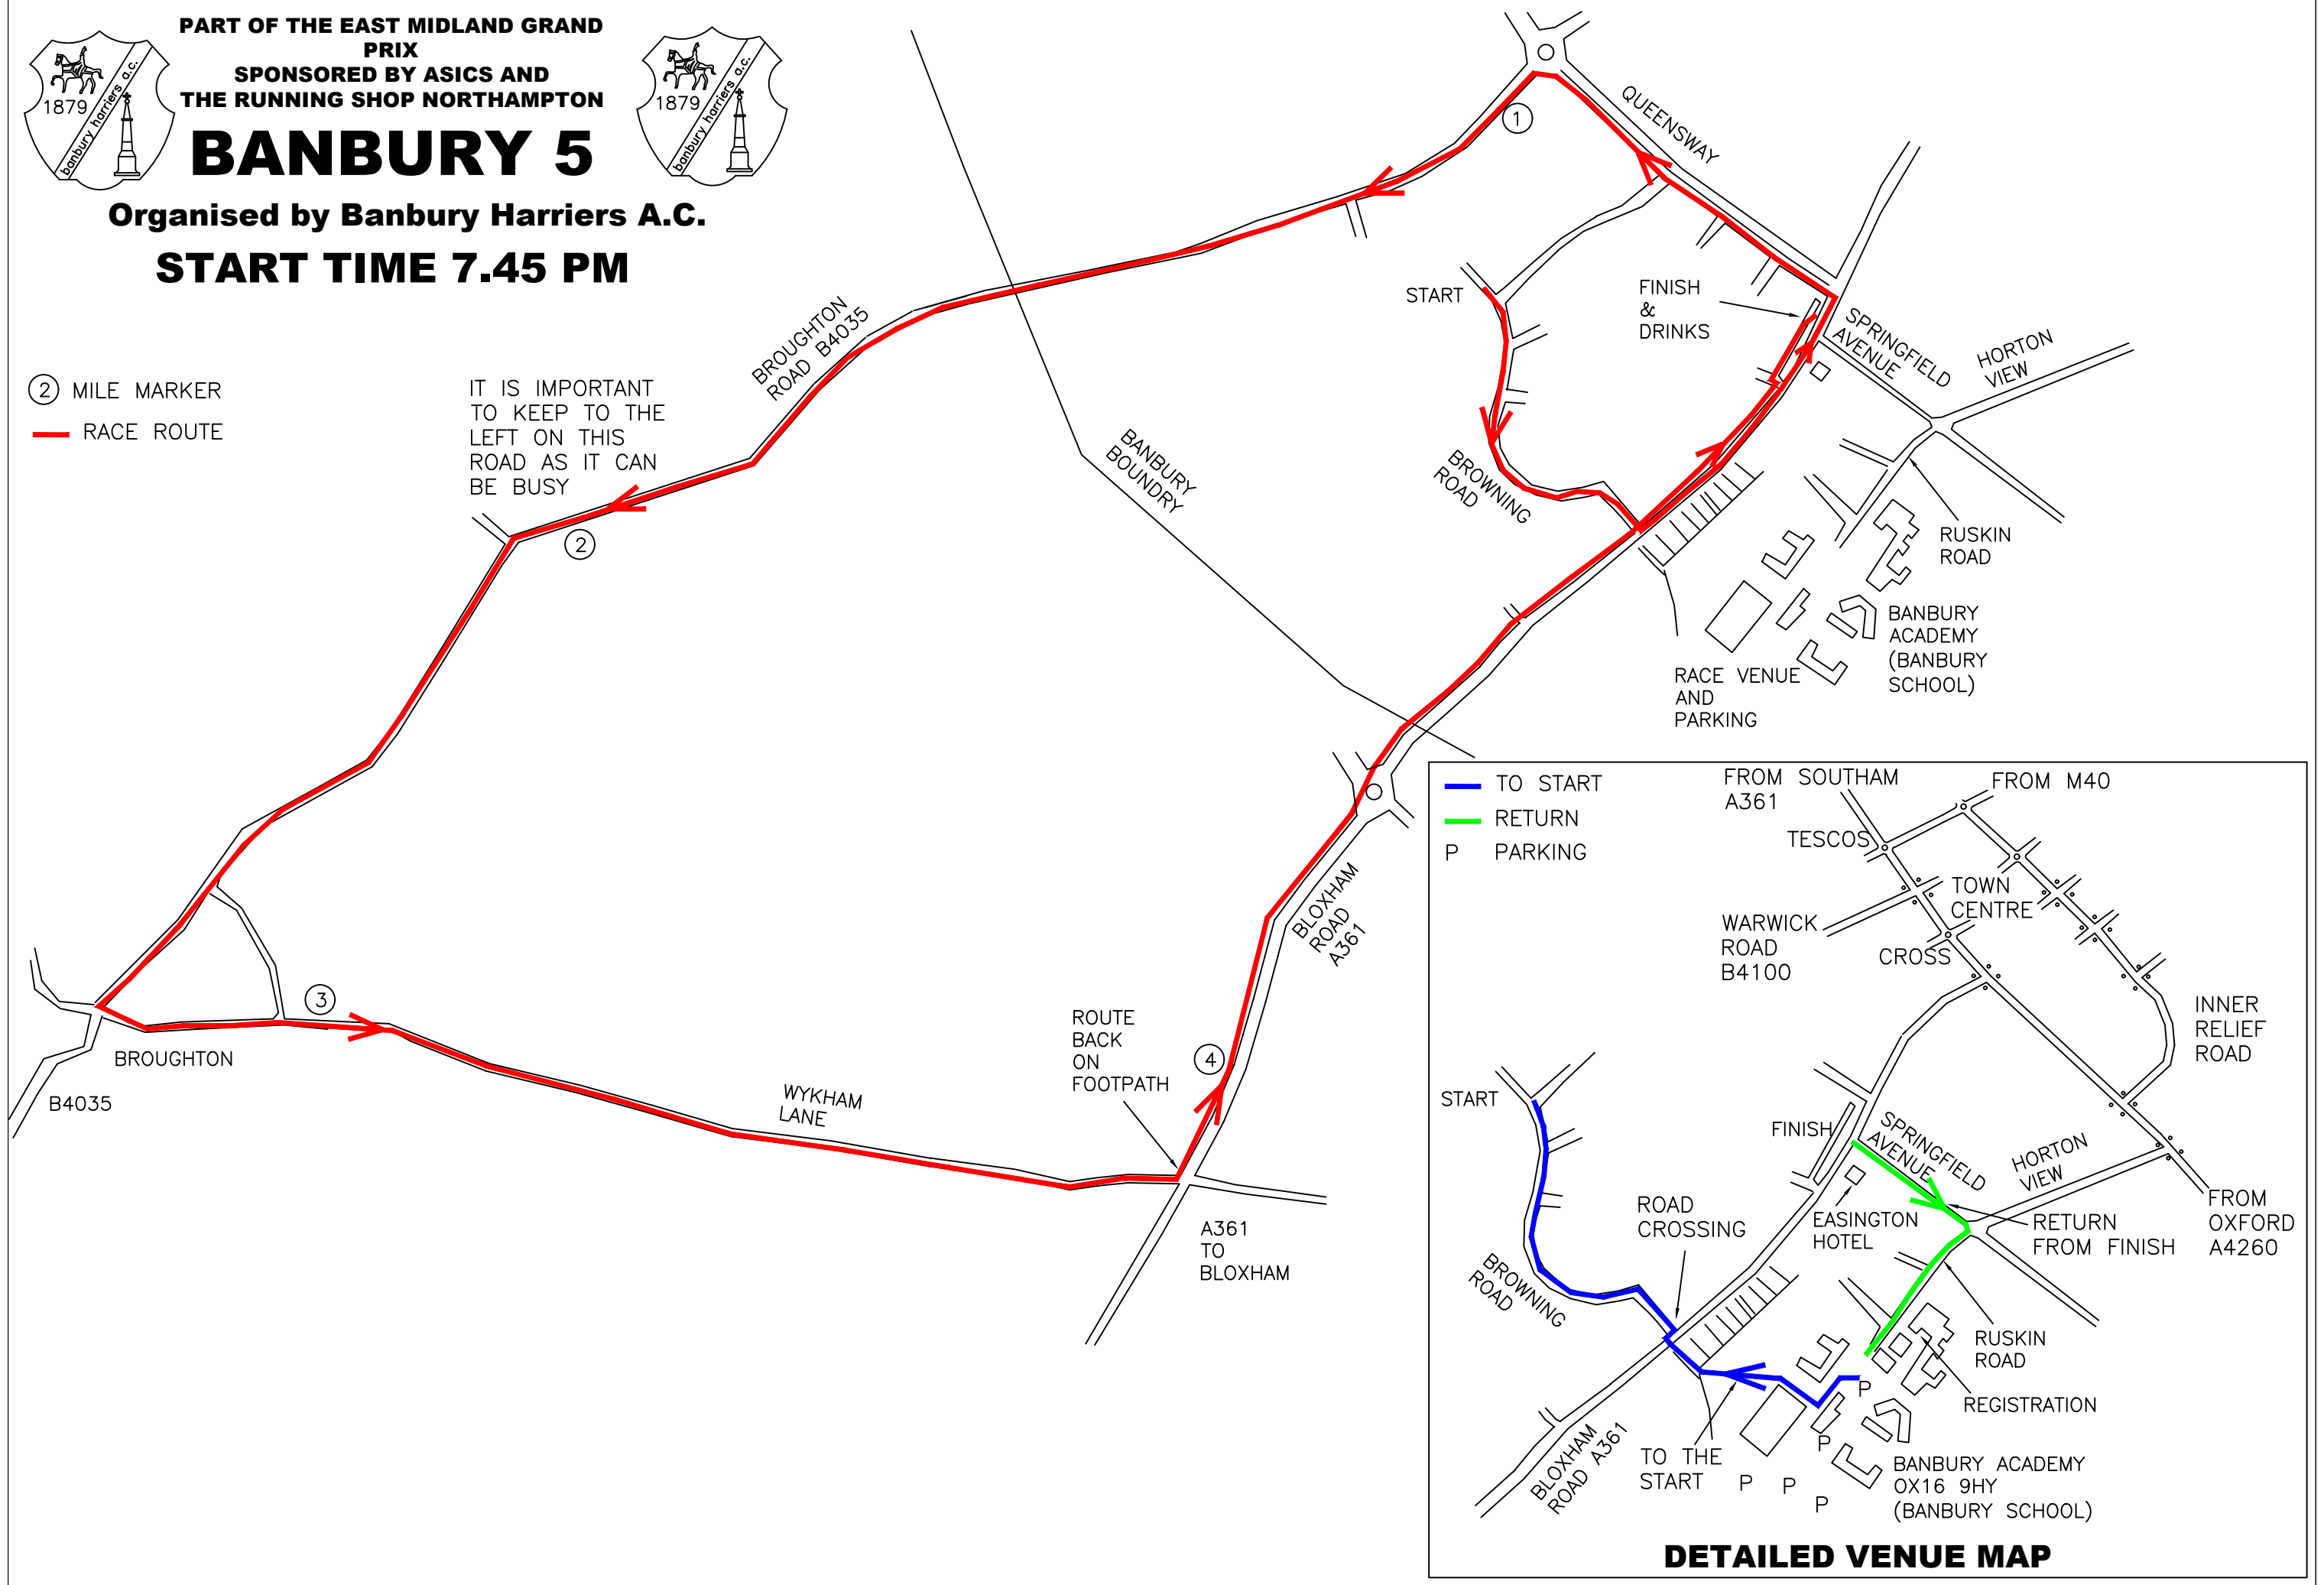

PART OF THE EAST MIDLAND GRAND PRIX
SPONSORED BY ASICS AND THE RUNNING SHOP NORTHAMPTON

BANBURY 5

Organised by Banbury Harriers A.C.

START TIME 7.45 PM

② MILE MARKER
 — RACE ROUTE

IT IS IMPORTANT TO KEEP TO THE LEFT ON THIS ROAD AS IT CAN BE BUSY

DETAILED VENUE MAP