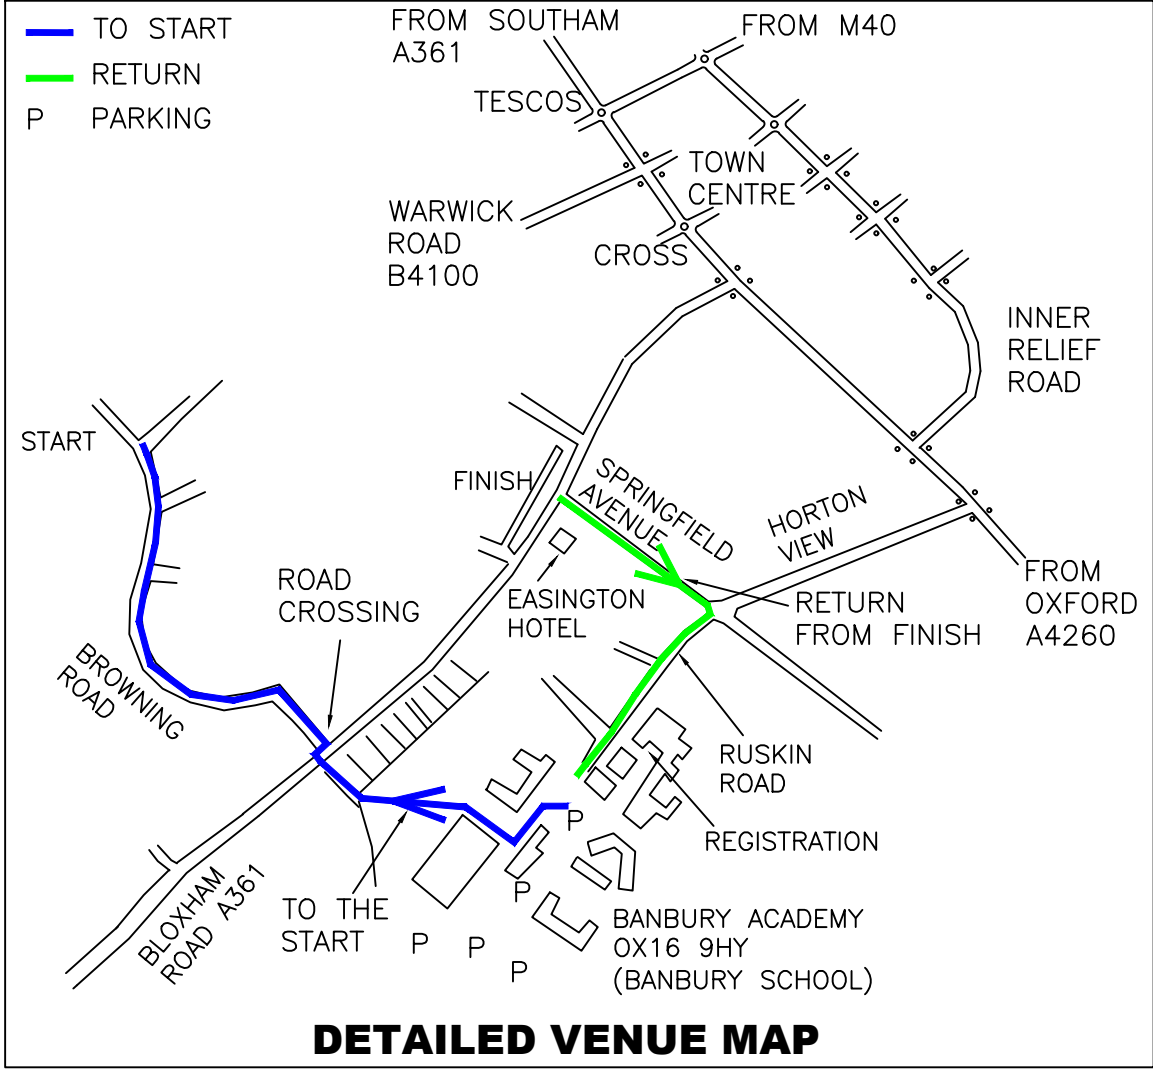

PART OF THE EAST MIDLAND GRAND PRIX
SPONSORED BY ASICS AND THE RUNNING SHOP NORTHAMPTON

BANBURY 5

Organised by Banbury Harriers A.C.

START TIME 7.45 PM

② MILE MARKER
 — RACE ROUTE

IT IS IMPORTANT TO KEEP TO THE LEFT ON THIS ROAD AS IT CAN BE BUSY

DETAILED VENUE MAP